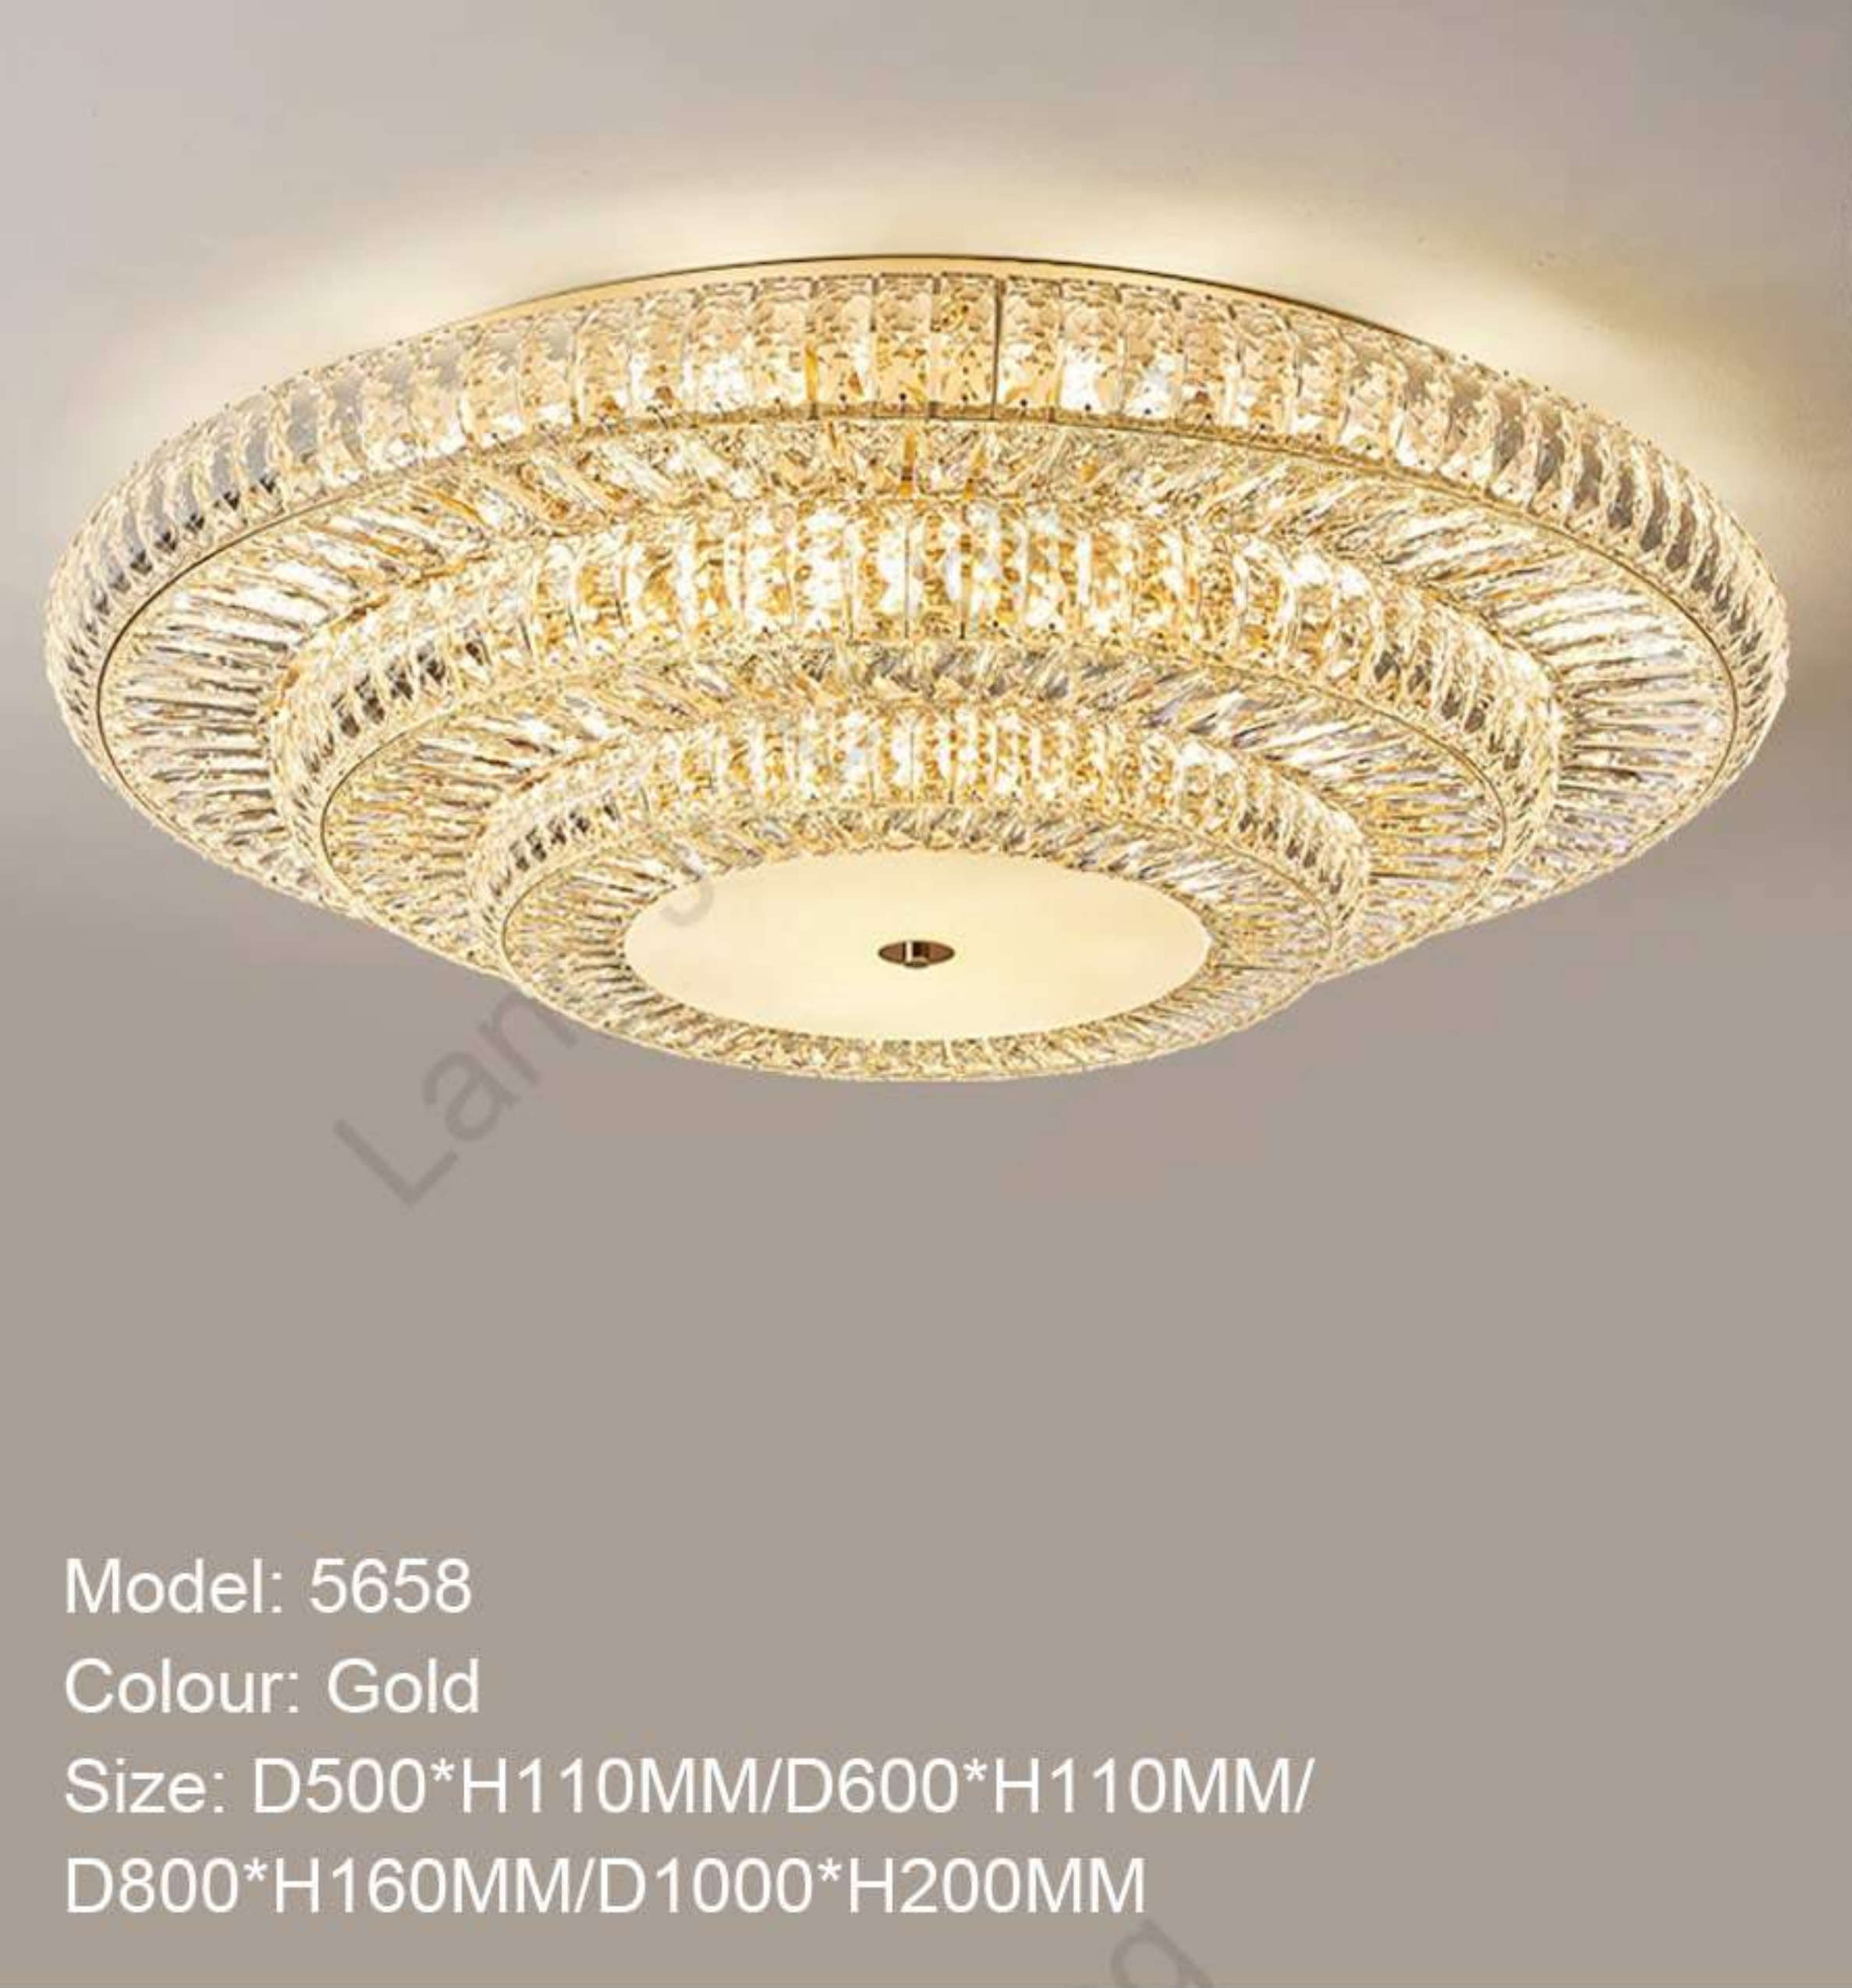

CRYSTAL CEILING LIGHT

Model: 5652
Colour: Gold
Size: D600*H300MM/D800*H300MM/
D950*H300MM/D1200*H450MM

Model: 5706
Colour: Gold
Size: D500*H250MM/D600*H250MM/
D800*H330MM/D1000*H330MM/D1200*H330MM

Model: 5653
Colour: Gold
Size: D500*H340MM/D600*H360MM/
D800*H380MM/D950*H400MM

Model: 5654
Colour: Gold
Size: D500*H320MM/D600*H350MM/
D800*H400MM/D1000*H420MM

Model: 5655
Colour: Gold
Size: D500*H270MM/D600*H270MM/
D800*H350MM/D1000*H350MM

Model: 5656
Colour: Gold
Size: D600*H300MM/D800*H300MM/
D1000*H300MM

Model: 5657
Colour: Chrome
Size: D500/D600MM/D800MM/D1000MM

Model: 5702
Colour: Gold/Chrome
Size: D400*H320MM/D600*H360MM/
D800*H380MM/D1000*H440MM

Model: 5703
Colour: Chrome
Size: D500*H260MM/D600*H300MM/
D1000*H360MM/D1200*H400MM

Model: 5658
Colour: Gold
Size: D500*H110MM/D600*H110MM/
D800*H160MM/D1000*H200MM

Model: 5721
Colour: Gold
Size: D400*H110MM/D500*H110MM

Model: 5659
Colour: Chrome
Size: D500*H130MM/D600*H130MM

Model: 5725
Colour: Chrome
Size: L300*W300*H80MM/L400*W400*H80MM/
L500*W500*H80MM/L620*W620*H80MM/
L300*W300*H150MM/L400*W400*H150MM/
L500*W500*H150MM/L620*W620*H150MM